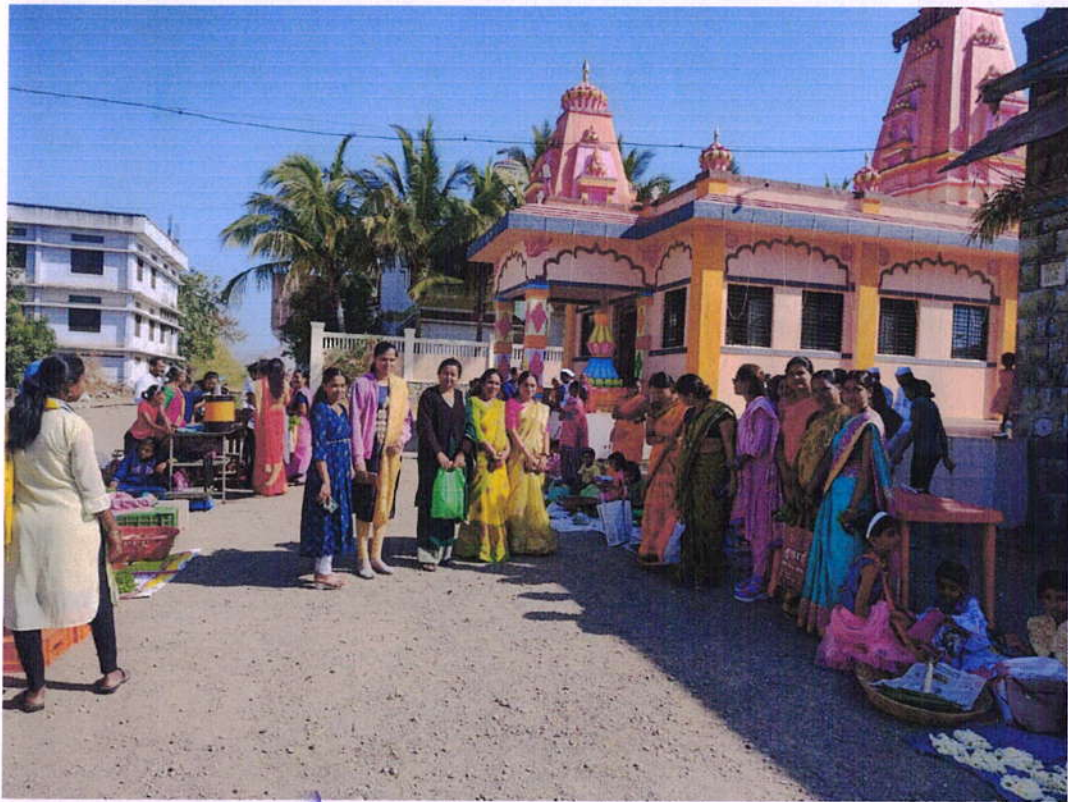

Principal

Vilas Tambe Women's College of Education (B.Ed.)
Dumbarwadi (Otur), Tal. Jamnara, Dist. Pune.